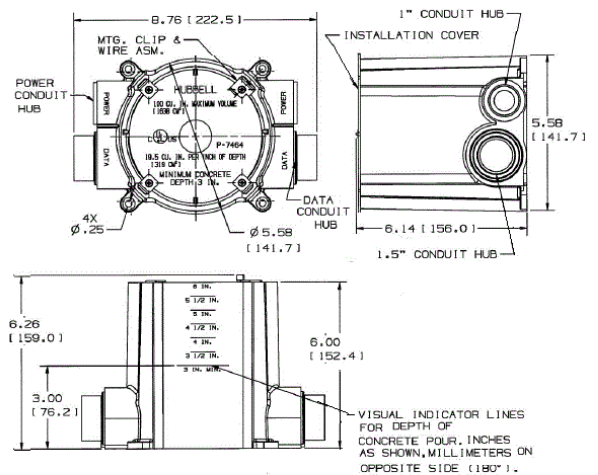

Ordering Information

Description	Device Color	UPC	Catalog Number
Non-Metallic, Floor	Gray	783585371016	S1PFB

Listings

UL File Number E92074
CSA File Number LR18416

Specifications

Min. Depth of Pour	3.00" (76.2)
Cubic Inch	100 cu. in. (1638.7 cm ³)
Power Entries	1" Conduit Hub

Online Resources

[Customer Use Drawing](#)
[eCatalog](#)
[Installation Instructions](#)

Dimensions in Inches (mm)

Hubbell Wiring Device-Kellems • Hubbell Incorporated (Delaware) • 40 Waterview Drive • Shelton, CT 06484